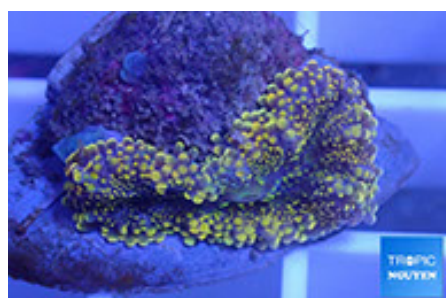

H4F02S02 52€ Ricordea purple gold.j...