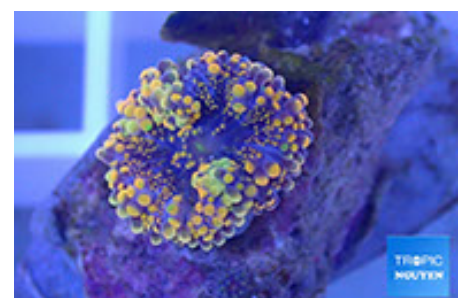

H4F03S02 45€ Ricordea purple gold.j...