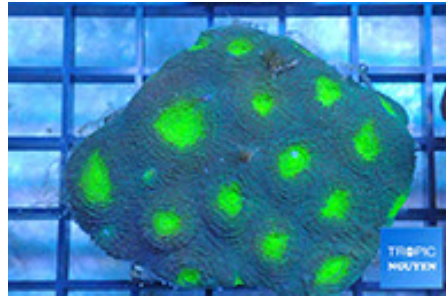

R2I02S08 117€ Favites purple green ...