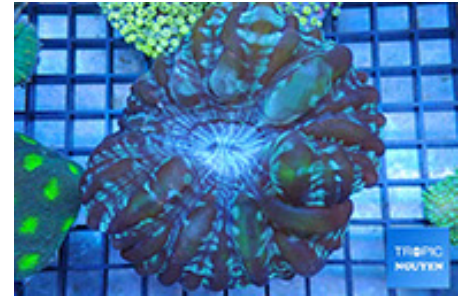

R2I03S08 189€ Cynarina green tiger ...