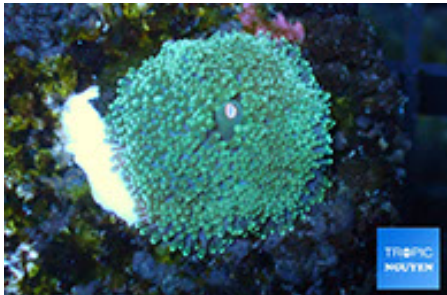

V4F08S11 58,5€ Ricordea floridae gr...