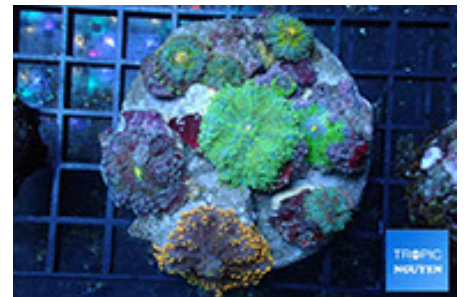

V4A08S11 120€ Ricordea yuma mixe...