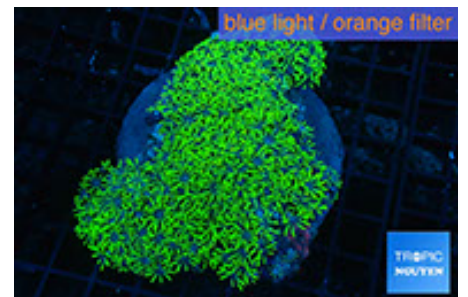

U1D10S15 108€ Pachyclavularia full ...