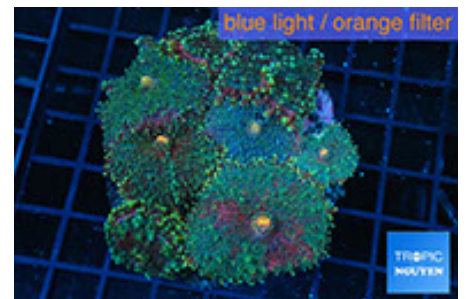

U2D11S15 138€ Ricordea yuma tricolor