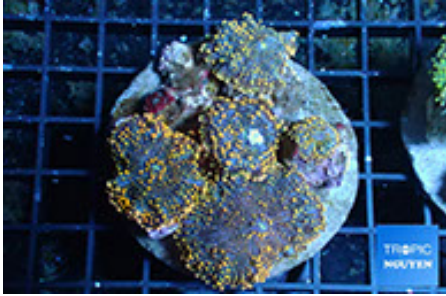

V4E01S11 157,5€ Ricordea yuma red