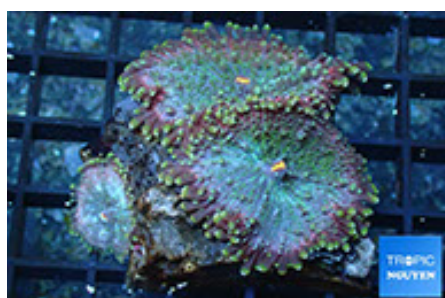

V4D04S11 105€ Discosoma neon blu...

V4D05S11 34,5€ Favia neon green

V4D06S11 34,5€ Favia neon green

V4D07S11 34,5€ Favia neon green

V4D08S11 75€ Ricordea yuma red gr...

V4D09S11 39€ Favia neon green

V4D10S11 36€ Leptastrea green & or...