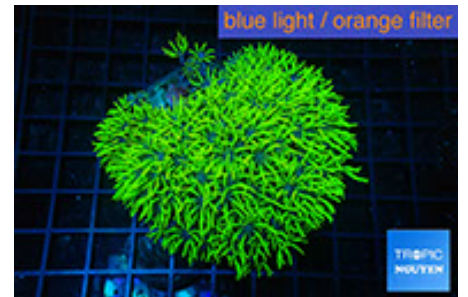

U1C06S15 108€ Pachyclavularia full ...