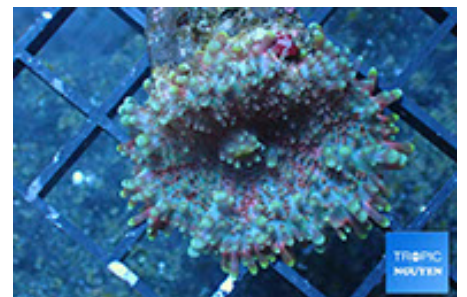

V4A11S11 45€ Ricordea yuma tricolor