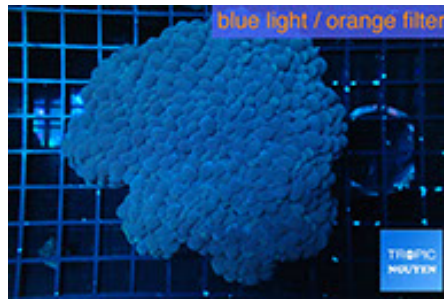

U2A18S15 117€ Physogyra white pearl