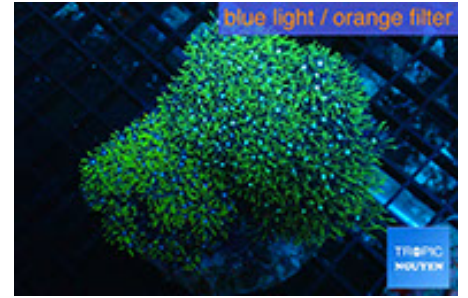

U1D02S15 108€ Pachyclavularia full ...